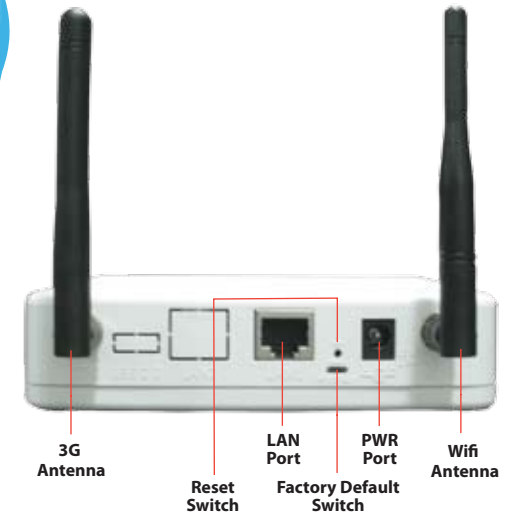

APPLICATIONS

VigSys VR20 is a perfect portable broadband connection, useful in train stations, airports, meeting rooms etc. It is also ideal to replace or as a Back-Up to traditional fixed wired broadband access connection.

Ethernet Port

Take advantage of the built-in 10/100 Ethernet Switch to jump start your own network. You can share files, printers, hard drive space and other resources.

Wireless Access Point

Built-in Wireless (802.11b/g) Access Point lets you connect more PCs and allow your whole network to share high-speed Internet connection without running wires.

SIM Card Compartment

Standard SIM Card slot for a Mobile Broadband SIM Card (available separately from your Mobile Broadband service provider).

Wireless Data Gateway (VR20)

**Supports HSDPA,
3G, EDGE & GPRS**

**The best
low cost
mobile broadband
WiFi router
option !**

included
in package

Car DC Adapter

Car DC adapter is designed to power
VigSys VR20 while on the go

**Access to
Internet
on the move**

**Backup to
Fixed Line
Internet
Service**